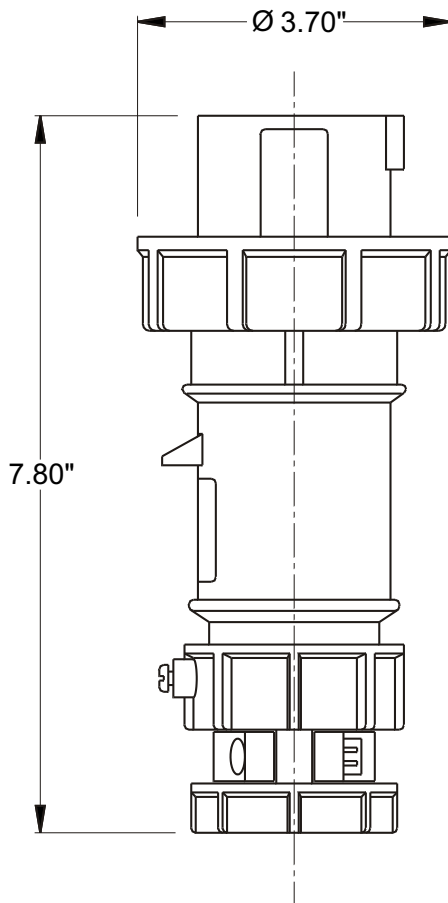

## PLUG, IN-LINE

<b>Part No.</b>	ME 430P5W
<b>Description:</b>	30 Amp 3 600Vac 3 Pole, 4 Wire Plug
<b>Construction:</b>	Watertight IEC IP 67
<b>Approvals:</b>	UL Listed Standards 1682; 1686 CSA Certification to Spec. C22.2 No. 182.1 IEC 60309-1; IEC 60309-2

**IEC COLOR CODE:** Black

**GROUND SOCKET:** 7 Hour Position Mates with Female in 5 Hour Position.

Front View of Plug

Wire Range: #8 - #12 AWG  
Cord Range: .43" - .94"  
Threaded Cable Entry: 1" NPT

Drawing Not to Scale