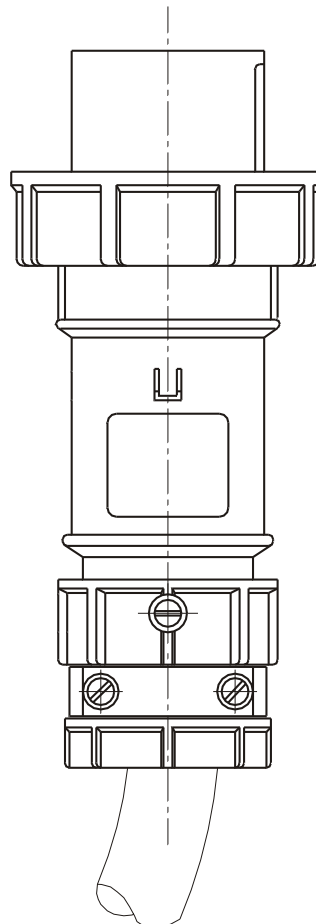

## PLUG, IN-LINE

<b>Part No.</b>	ME 430P5W
<b>Description:</b>	30 Amp 3 600Vac 3 Pole, 4 Wire Plug
<b>Construction:</b>	Watertight IEC IP 67
<b>Approvals:</b>	UL Listed Standards 1682; 1686 CSA Certification to Spec. C22.2 No. 182.1 IEC 60309-1; IEC 60309-2

**IEC COLOR CODE:** Black

**GROUND SOCKET:** 7 Hour Position Mates with Female in 5 Hour Position.

Front View of Plug

Wire Range: #8 - #12 AWG  
Cord Range: .43" - .94"  
Threaded Cable Entry: 1" NPT

Drawing Not to Scale